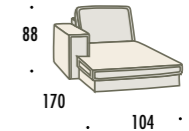

HOGAN B

Bracciolo L. 30 cm
Armrest W. 30 cm
Accoudoir L. 30 cm

Divano 3 posti Special large
Large 3-seater special sofa
Canapé 3 places special large

Chaise longue large
Large chaise longue
Méristienne large