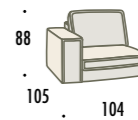

Laterale 1 posto large
Large 1-seater side element
Canapé bâtarde 1 place large