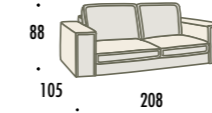

Divano 3 posti big
Big 3-seater sofa
Canapé 3 places big