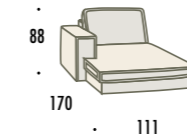

Chaise longue maxi
Maxi chaise longue
Méristienne maxi