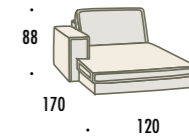

Art. Item	Mt. base Structure l.m Métrage Base	Mt. cuscini Cushion l.m. Coussin ml.	Volume mc Volume m³ Volume	Art. Item	Mt. base Structure l.m Métrage Base	Mt. cuscini Cushion l.m. Coussin ml.	Volume mc Volume m³ Volume
BC-CB	4,70	5,70	1,60	XC-CX	4,80	5,70	1,80

Angolo quadro
Square corner
Angle carré